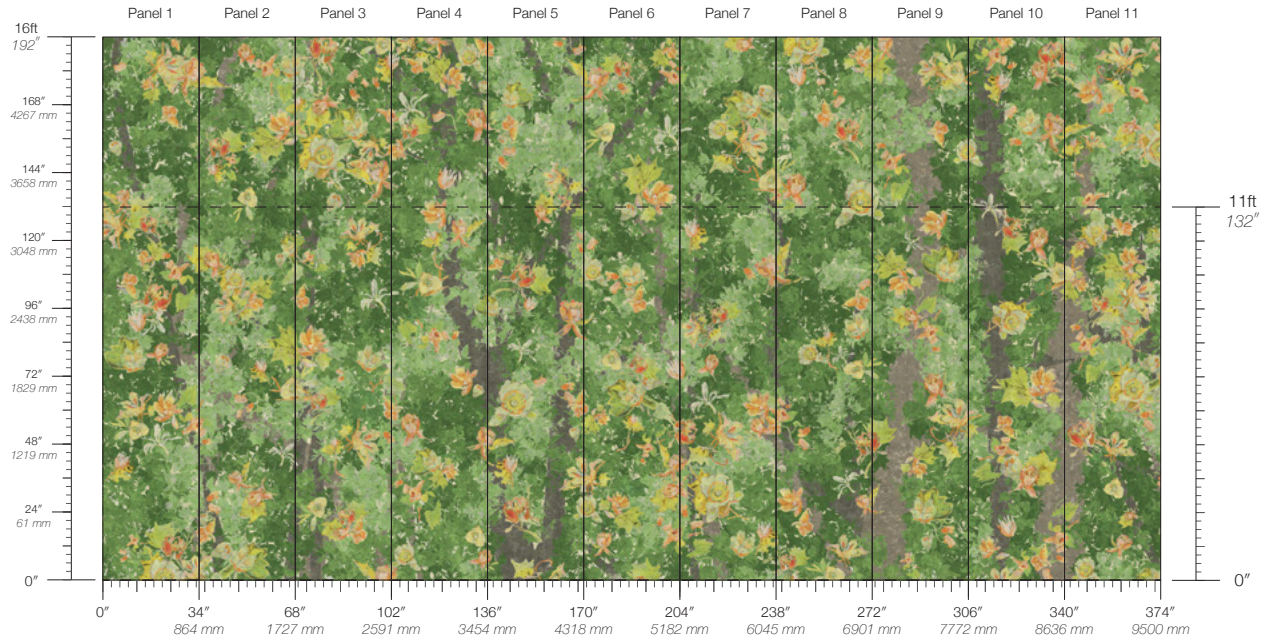

# Unami Jewelweed

Suitable for residential and some commercial projects

**COLOR**  
Jewelweed

**ITEM**  
7203

**CONTENT**  
Dutch Metal Leaf

**PANEL WIDTH**  
34" / 864 mm trimmed

**PANEL HEIGHT**  
132" / 3353 mm standard  
192" / 4877 mm extended